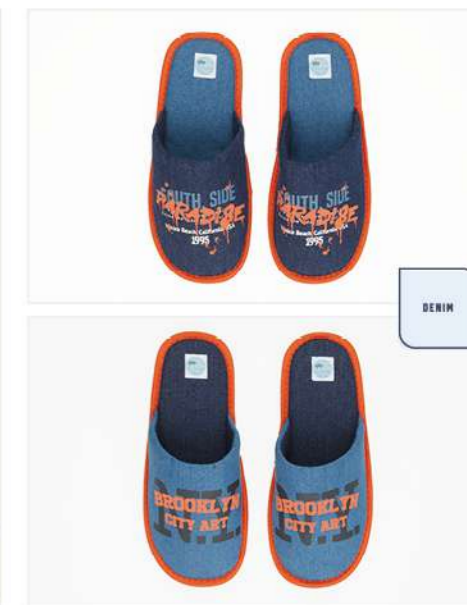

THEONI
CIABATTE / SLIPPERS

UPPER FABRIC: 100% POLYESTER
OUTSOLE: TPR+POLYESTER TEXTILE

cod. NAV: D001302 B001
cod. EAN: 8053193237250
IMBALLO/PIECES EACH BOX: 12 PZ - 12 PCS
MISURE/SIZES: 40/41 - 42/43 - 44/45
COLORI/COLORS: 2