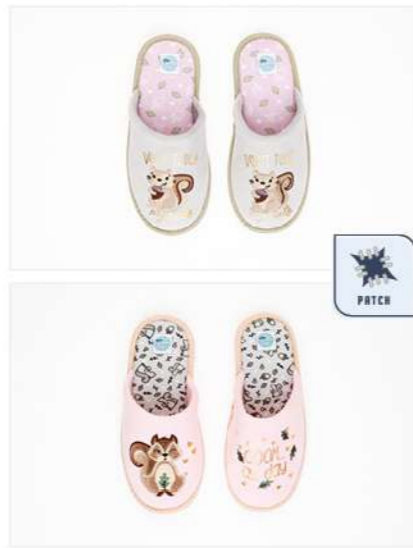

STIVALETTI / BOOTS

PIGIAMA / PYJAMA

PETRA
CIABATTE / SLIPPERS

UPPER FABRIC: 100% POLYESTER
OUTSOLE: TPR+POLYESTER TEXTILE

cod. NAV: D001293 B001
cod. EAN: 8053193236970
IMBALLO/PIECES EACH BOX: 12 PZ - 12 PCS
MISURE/SIZES: 36/37 - 38/39 - 40/41
COLORI/COLORS: 2

REBECK
CIABATTE / SLIPPERS

UPPER FABRIC: 100% POLYESTER
OUTSOLE: TPR+POLYESTER TEXTILE

cod. NAV: D001314 B001
cod. EAN: 8053193237052
IMBALLO/PIECES EACH BOX: 12 PZ - 12 PCS
MISURE/SIZES: 36/37 - 38/39 - 40/41
COLORI/COLORS: 2

LILAS
CIABATTE / SLIPPERS

UPPER FABRIC: 100% POLYESTER
OUTSOLE: TPR+POLYESTER TEXTILE

cod. : ED51203 ASSA A012
cod. EAN: 8059719130937
IMBALLO/PIECES EACH BOX: 12 PZ - 12 PCS
MISURE/SIZES: 36/37 - 38/39 - 40/41
COLORI/COLORS: 2

BOTTY
STIVALETTI / HOME BOOTS

UPPER FABRIC: 100% POLYESTER
OUTSOLE: TPR+POLYESTER TEXTILE

cod. NAV: D001292 B001
cod. EAN: 8053193238608
IMBALLO/PIECES EACH BOX: 12 PZ - 12 PCS
MISURE/SIZES: 36/37 - 38/39 - 40/41
COLORI/COLORS: 1

BASS
PIGIAMA / PYJAMAS

JERSEY
TOP: 65% COTTON / 35% POLYESTER
PANTS: 100% COTTON

cod. NAV: D001188 B001
cod. EAN: 8053193239599
IMBALLO/PIECES EACH BOX: 12 PZ - 12 PCS
MISURE/SIZES: M/L/XL/XXL
COLORI/COLORS: 2

PIER
PIGIAMA / PYJAMAS

JERSEY
60% COTTON / 40% POLYESTER

cod. NAV: D001251 B001
cod. EAN: 8053193239636
IMBALLO/PIECES EACH BOX: 12 PZ - 12 PCS
MISURE/SIZES: M/L/XL/XXL
COLORI/COLORS: 2