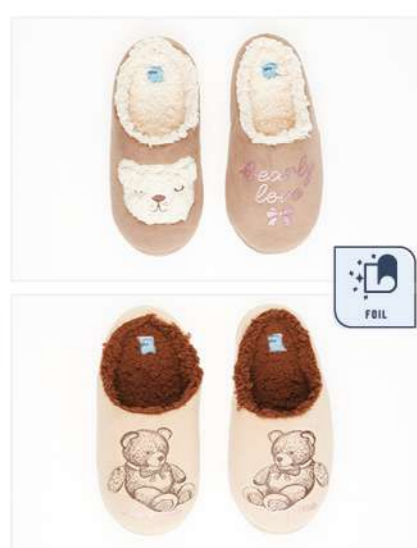

SYLVIE
CIABATTE / SLIPPERS

UPPER FABRIC: 100% POLYESTER
OUTSOLE: TPR+POLYESTER TEXTILE
cod. NAV: D001290 B001
cod. EAN: 8053193236956
IMBALLO/PIECES EACH BOX: 12 PZ - 12 PCS
MISURE/SIZES: 36/37 - 38/39 - 40/41
COLORI/COLORS: 2