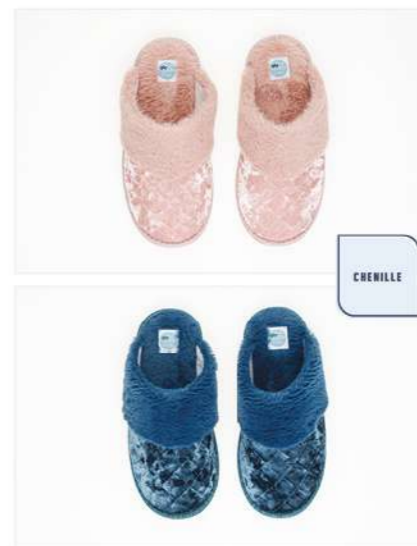

MIDORI
CIABATTE / SLIPPERS

UPPER FABRIC: 100% POLYESTER
OUTSOLE: TPR+POLYESTER TEXTILE
cod. NAV: D001289 B001
cod. EAN: 8053193237144
IMBALLO/PIECES EACH BOX: 12 PZ - 12 PCS
MISURE/SIZES: 36/37 - 38/39 - 40/41
COLORI/COLORS: 2