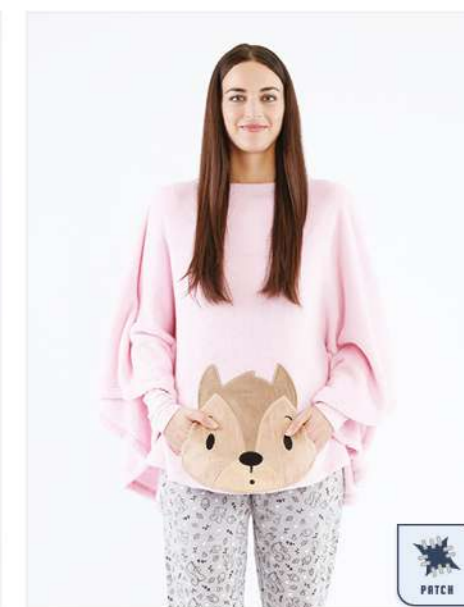

TEA
PONCHO

CORAL
100% POLYESTER

cod. NAV: D001415 B001
cod. EAN: 8053193237014
IMBALLO/PIECES EACH BOX: 12 PZ - 12 PCS
MISURE/SIZES: ONE SIZE
COLORI/COLORS: 1