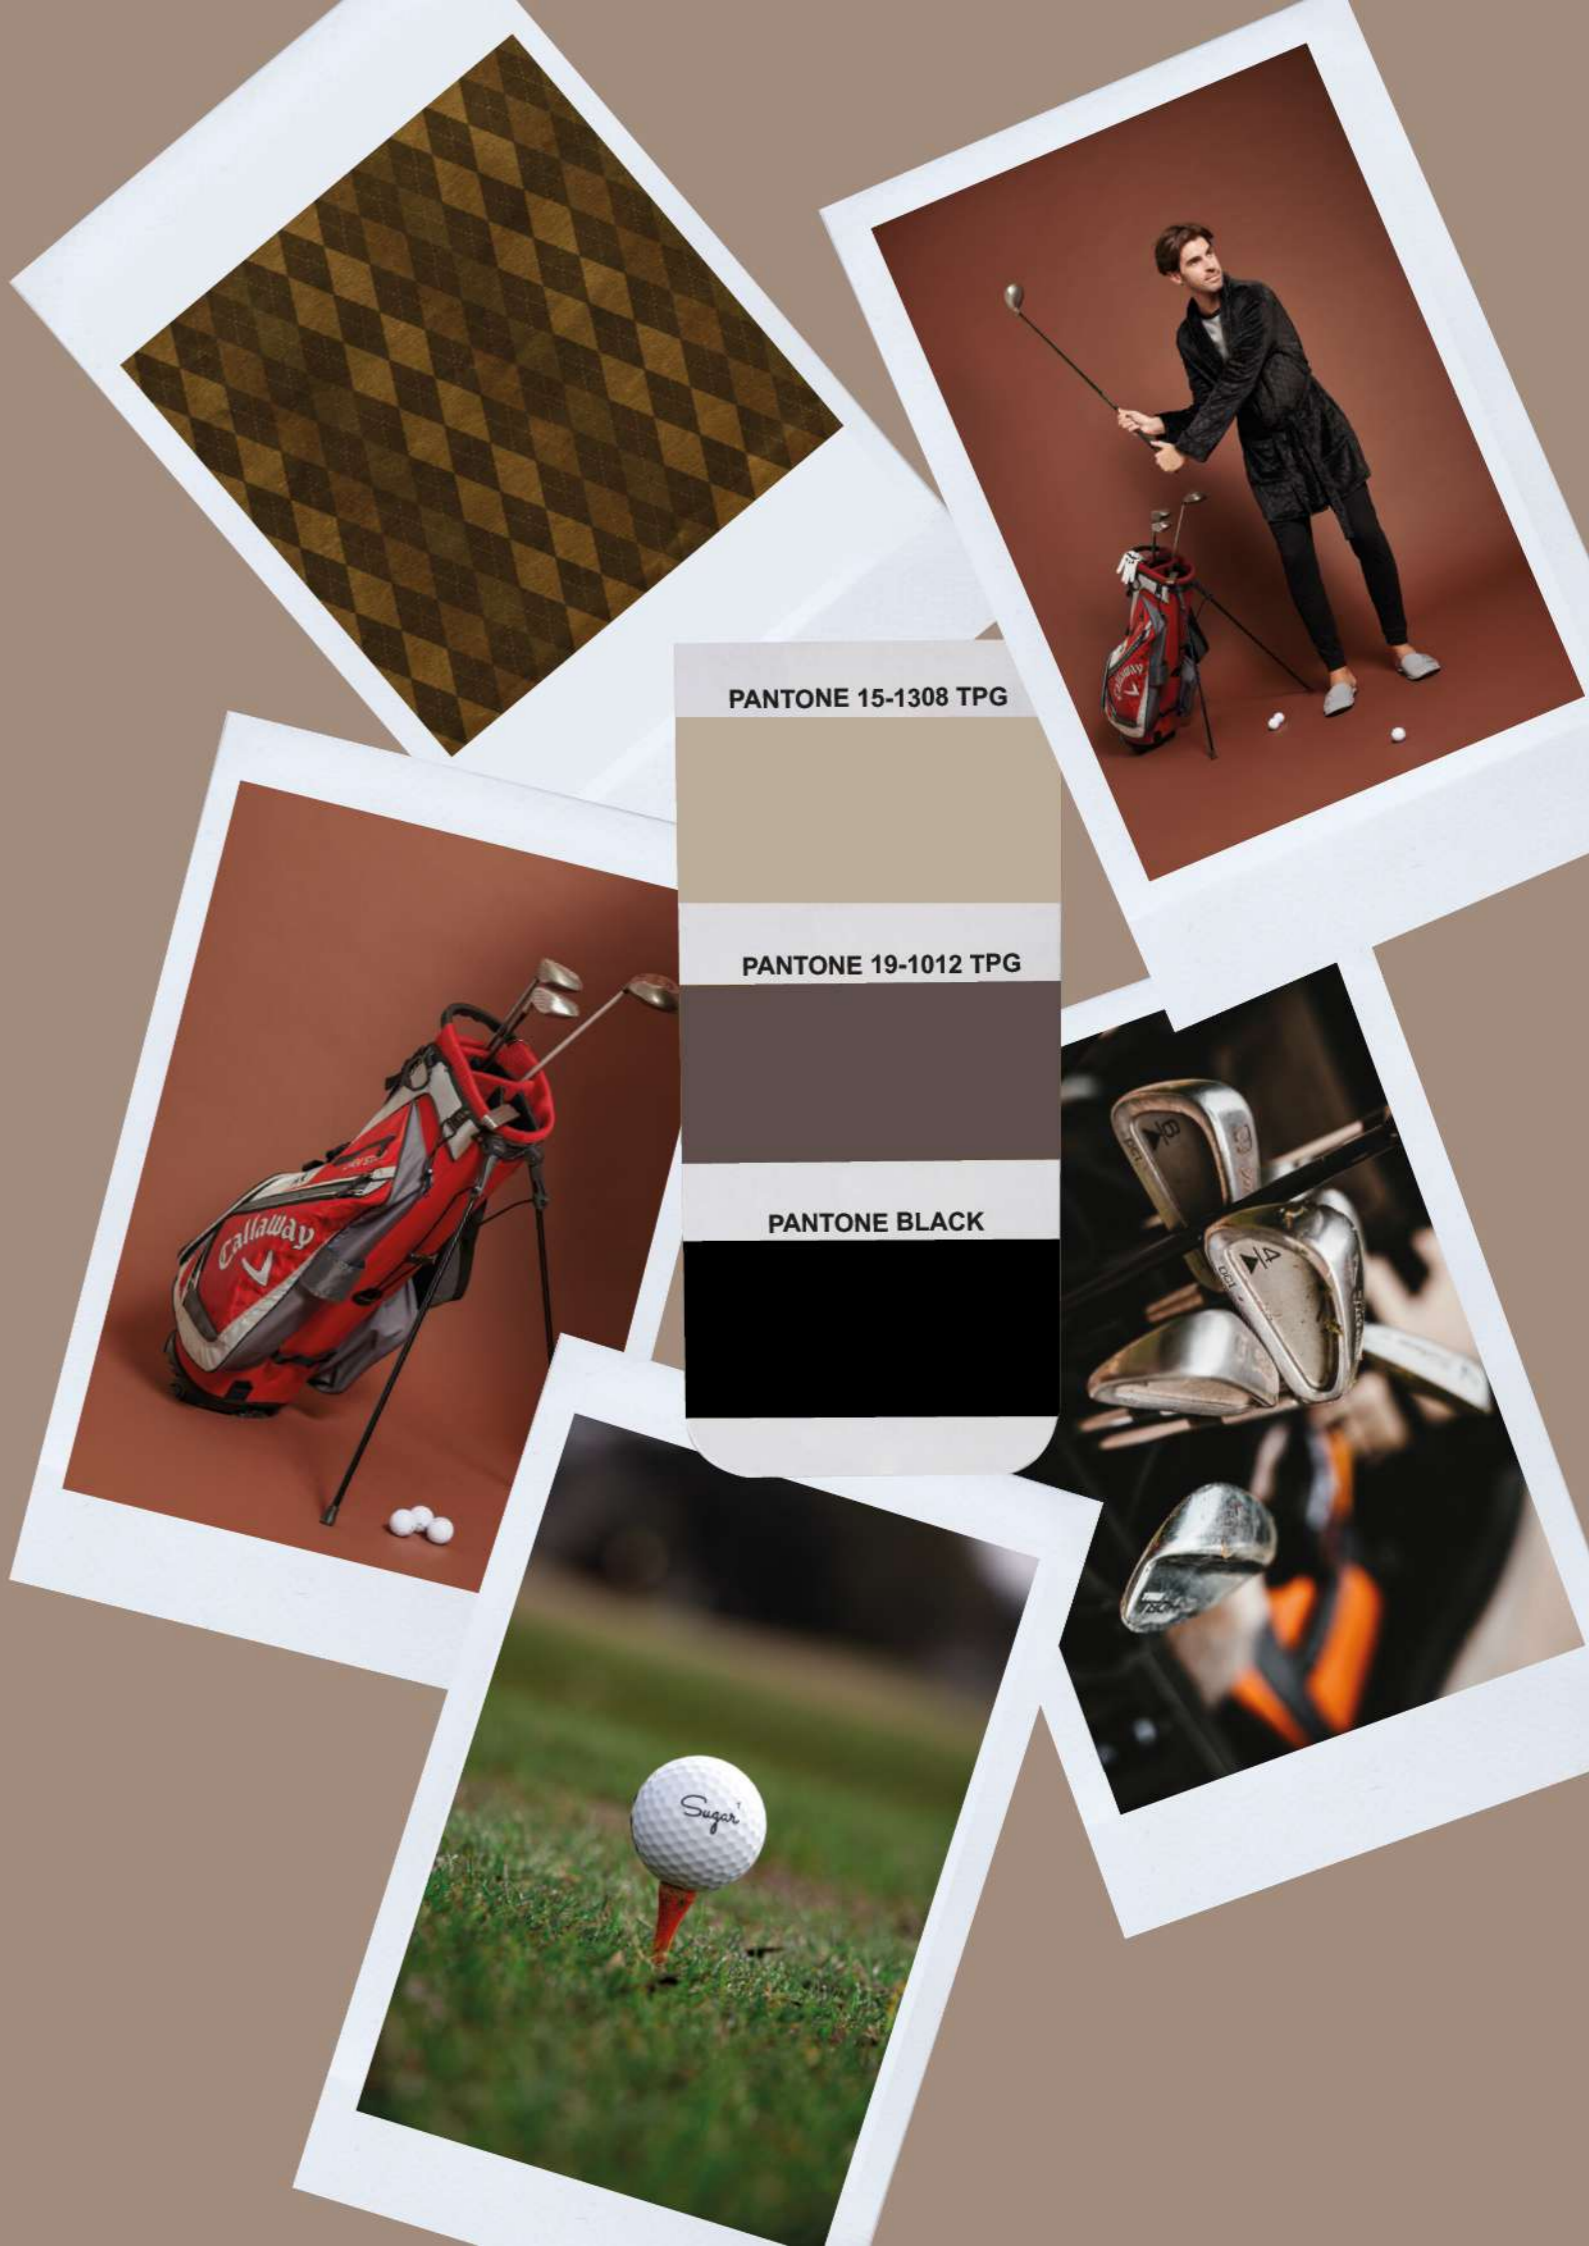

CHECK POINT

PANTONE 15-1308 TPG

PANTONE 19-1012 TPG

PANTONE BLACK