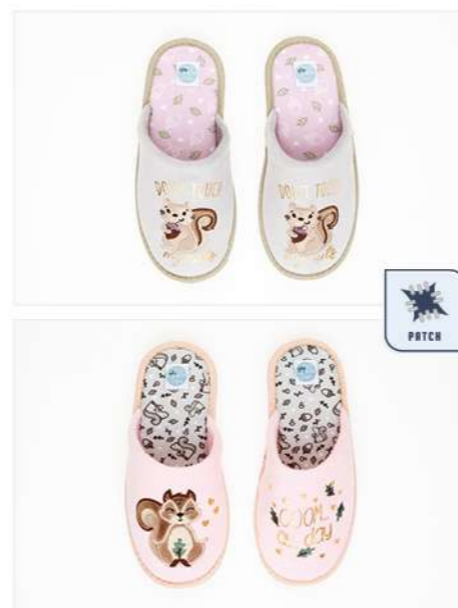

REBECK
CIABATTE / SLIPPERS

UPPER FABRIC: 100% POLYESTER
OUTSOLE: TPR+POLYESTER TEXTILE

cod. NAV: D001314 B001
cod. EAN: 8053193237052
IMBALLO/PIECES EACH BOX: 12 PZ - 12 PCS
MISURE/SIZES: 36/37 - 38/39 - 40/41
COLORI/COLORS: 2